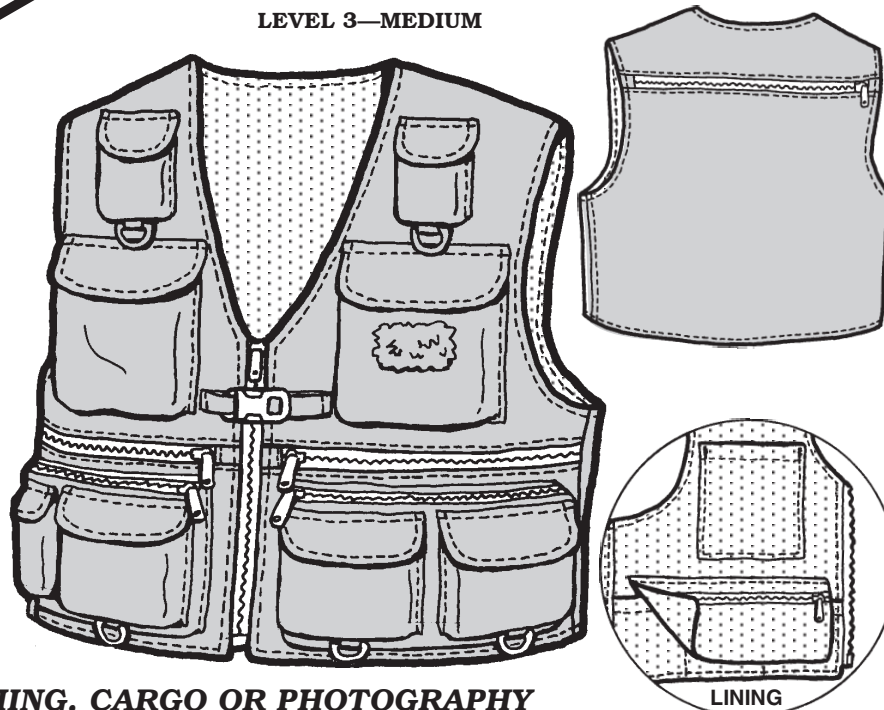

FABRIC	XS-XL
Outer Shell	60" 1 ¹ / ₄ yd (1.2 m)
.....	45" 1 ³ / ₄ yd (1.6 m)
Lining	60" 1 yd (.92 m)
.....	45" 1 ¹ / ₄ yd (1.2 m)

MEASUREMENTS

IMPORTANT: When selecting pattern size, take measurements over clothing that will be worn under finished garment.

SIZE	XS	S	M	L	XL
Chest	30-32"	34-36"	38-40"	42-44"	46-48"
Waist	24-26"	28-30"	32-34"	36-38"	40-42"
Finished Back Length	18 ³ / ₄ "	19"	19 ¹ / ₄ "	19 ¹ / ₂ "	19 ³ / ₄ "

502

ROGUE RIVER VEST

MULTI-SIZED for ADULTS
LEVEL 3—MEDIUM